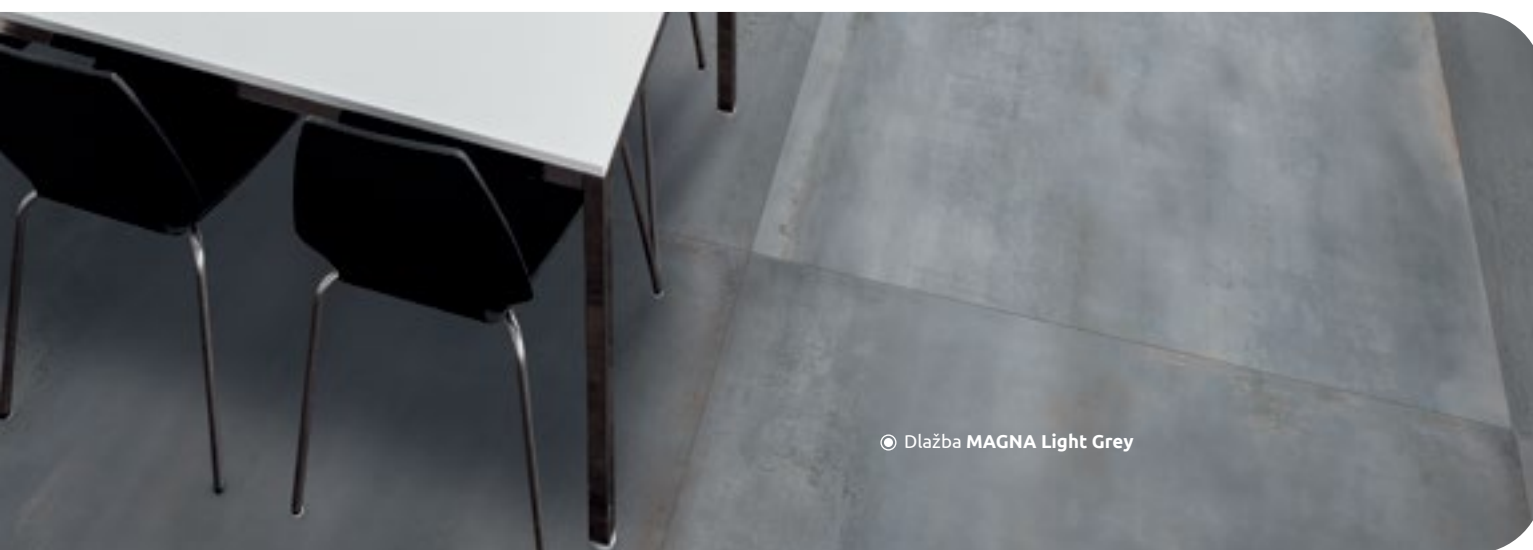

© Dlažba MAGNA Light Grey